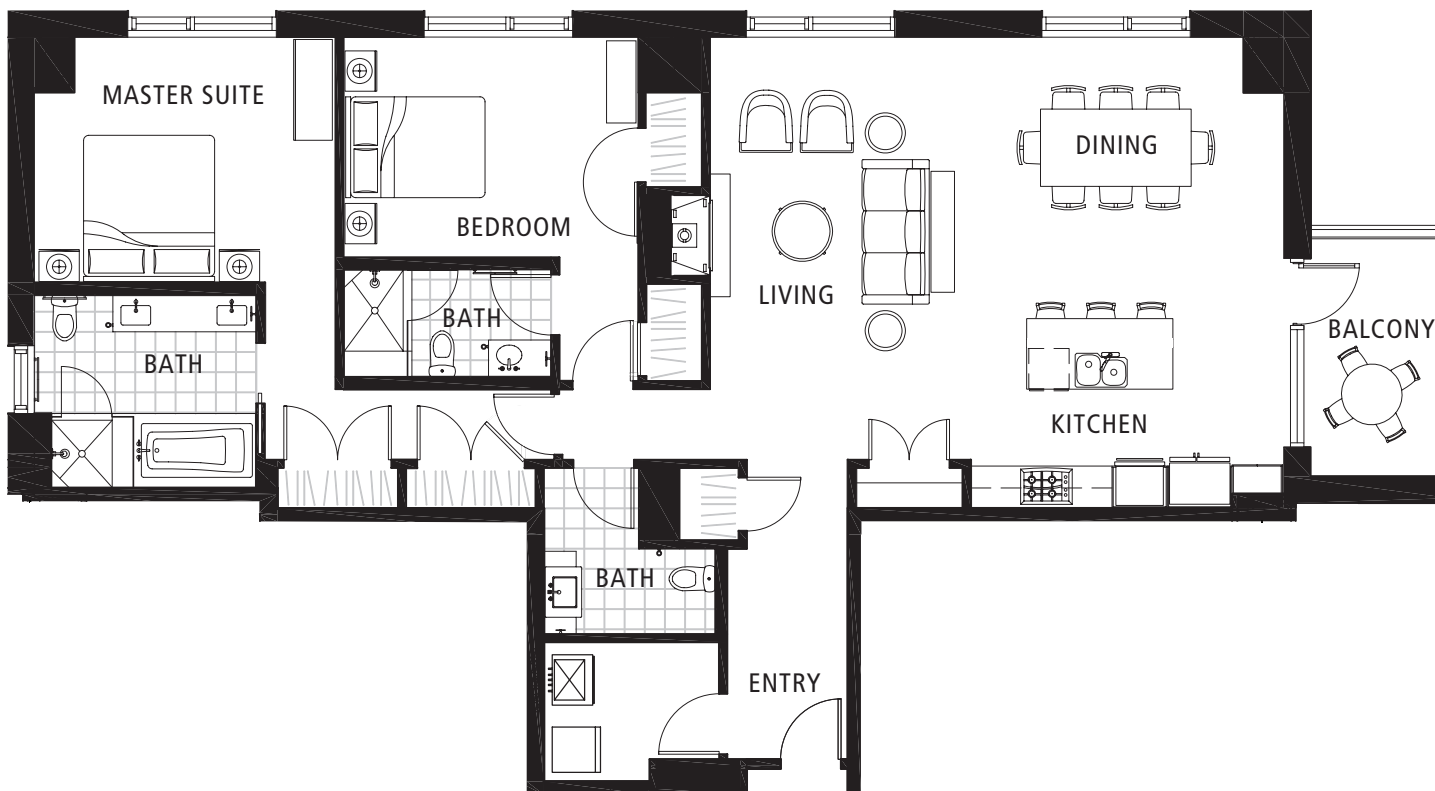

RICHARDS COURT

45 WEST SOUTH TEMPLE

East

SOUTH TEMPLE

SUITE 02 | LEVELS 4-9

2 BEDROOM | 2 1/2 BATH

LIVING	1,811 SQ. FT.
BALCONY	91 SQ. FT.
TOTAL	1,902 SQ. FT.

Sales Office | 801 240 8600 | www.citycreekliving.com/richardscourt

Floor plans shown are not to any particular scale and are subject to change. All unit dimensions are approximate and are measured to the exterior boundaries of the exterior walls, corridor side of corridor walls, and to the centerline of interior demising walls. Actual units may vary from the description and definition of the unit as set forth in the purchase contract.