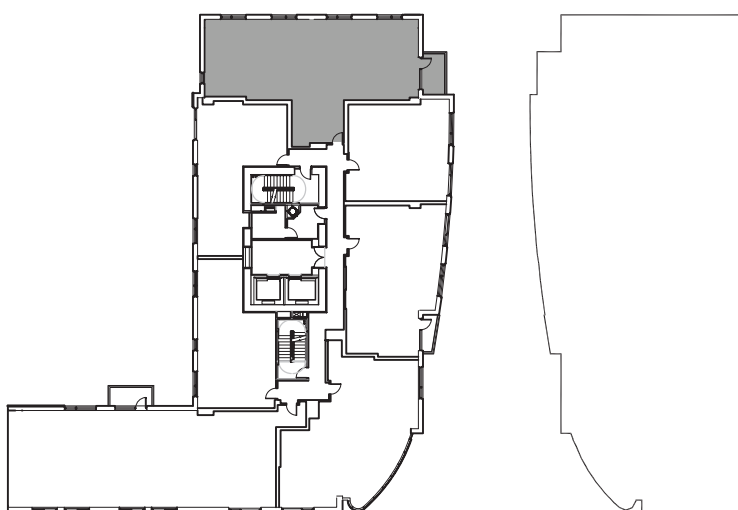

RICHARDS COURT

45 WEST SOUTH TEMPLE

East

SOUTH TEMPLE

SUITE 02 | LEVELS 4-9

2 BEDROOM | 2 1/2 BATH

LIVING	1,811 SQ. FT.
BALCONY	91 SQ. FT.
TOTAL	1,902 SQ. FT.

Sales Office | 801 240 8600 | www.citycreekliving.com/richardscourt

Floor plans shown are not to any particular scale and are subject to change. All unit dimensions are approximate and are measured to the exterior boundaries of the exterior walls, corridor side of corridor walls, and to the centerline of interior demising walls. Actual units may vary from the description and definition of the unit as set forth in the purchase contract.